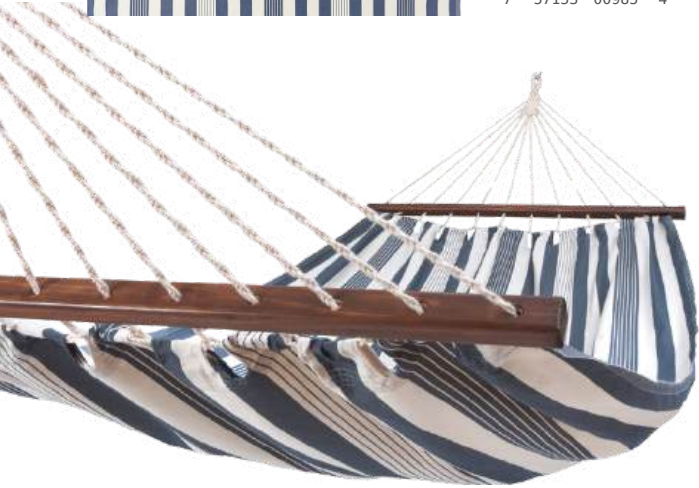

Marina Stripe

H-MA170-SB