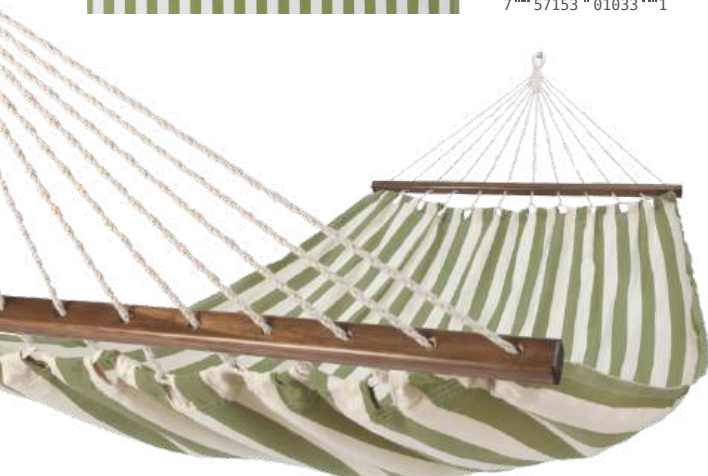

Summer Palms Stripe

H-SP127-SB